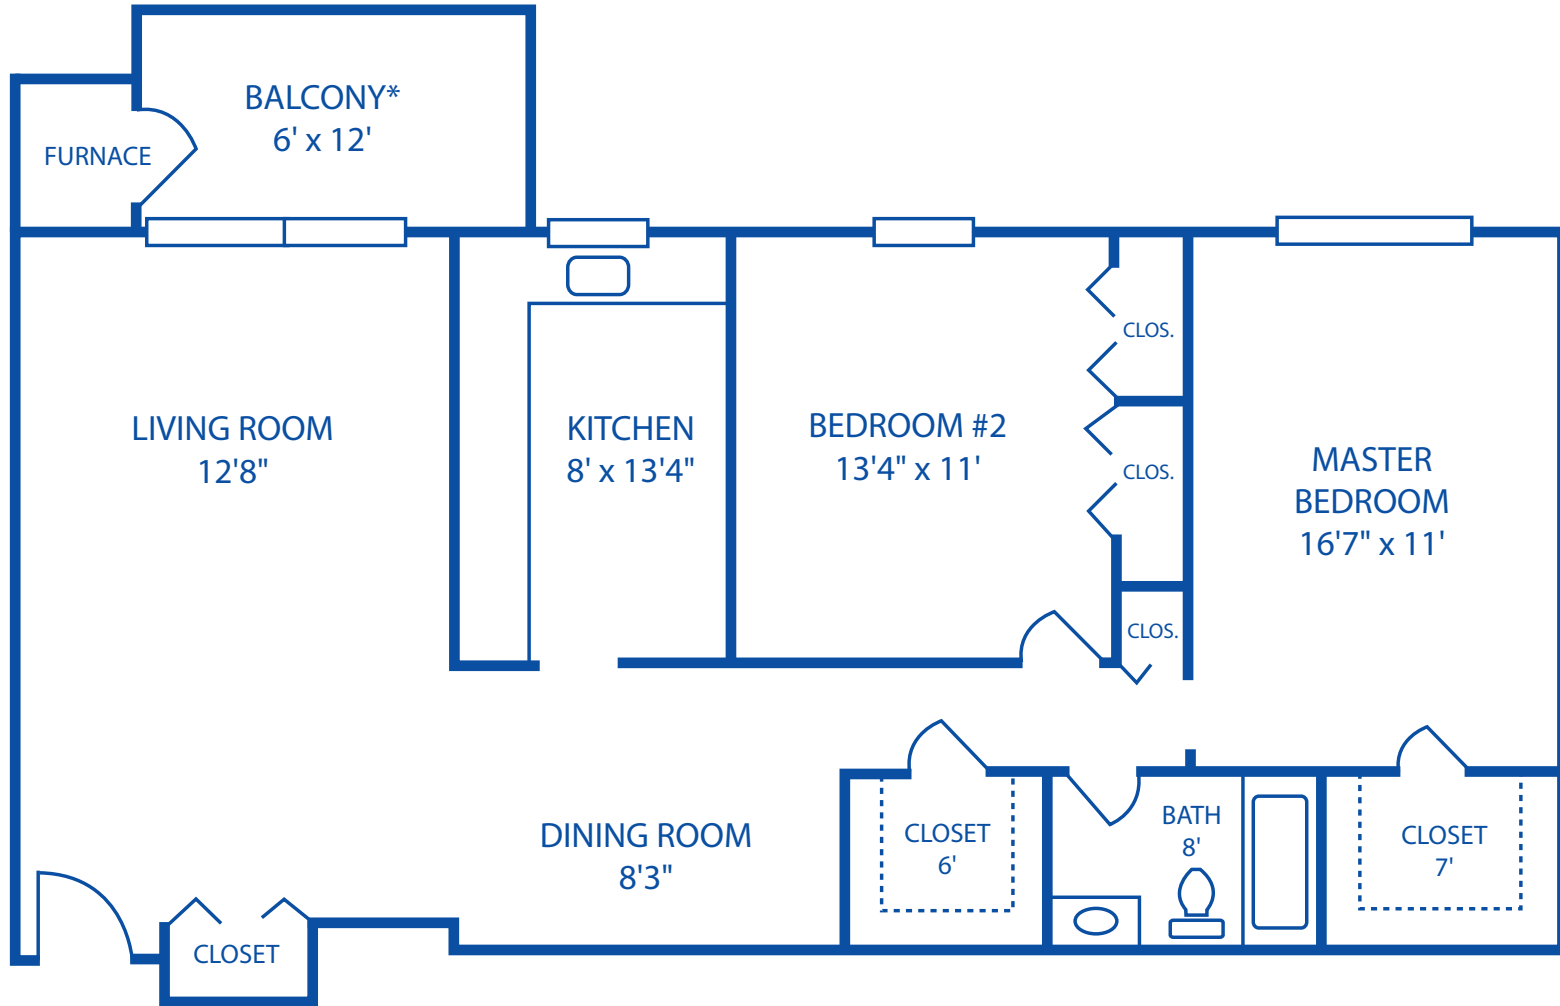

Two Bedroom Deluxe 930 sq. ft.

*in select homes

Meravia Park APARTMENTS

410-488-1579

www.davidsbrown.com

• all dimensions are approximate